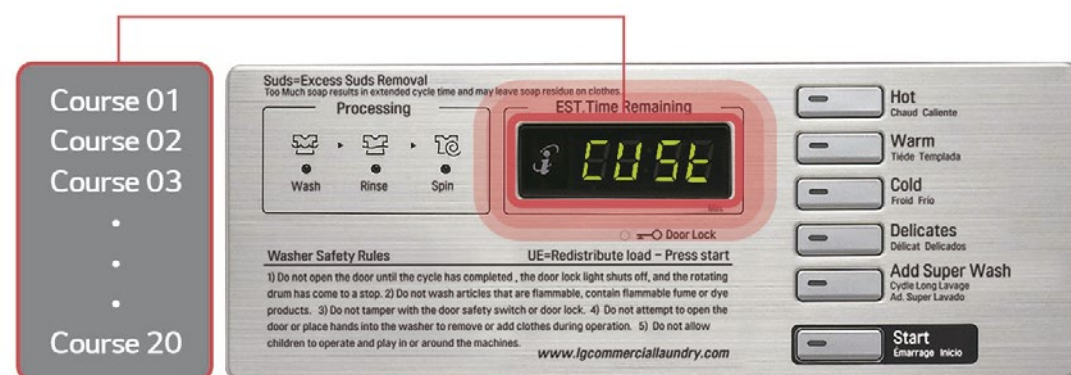

CUSTOMIZABLE PROGRAMS

Users can set up 20 of their programs

to optimize the washing process.

Setting the temperature, water level, program duration and spin speed ensures economical and gentle washing of protective clothing.