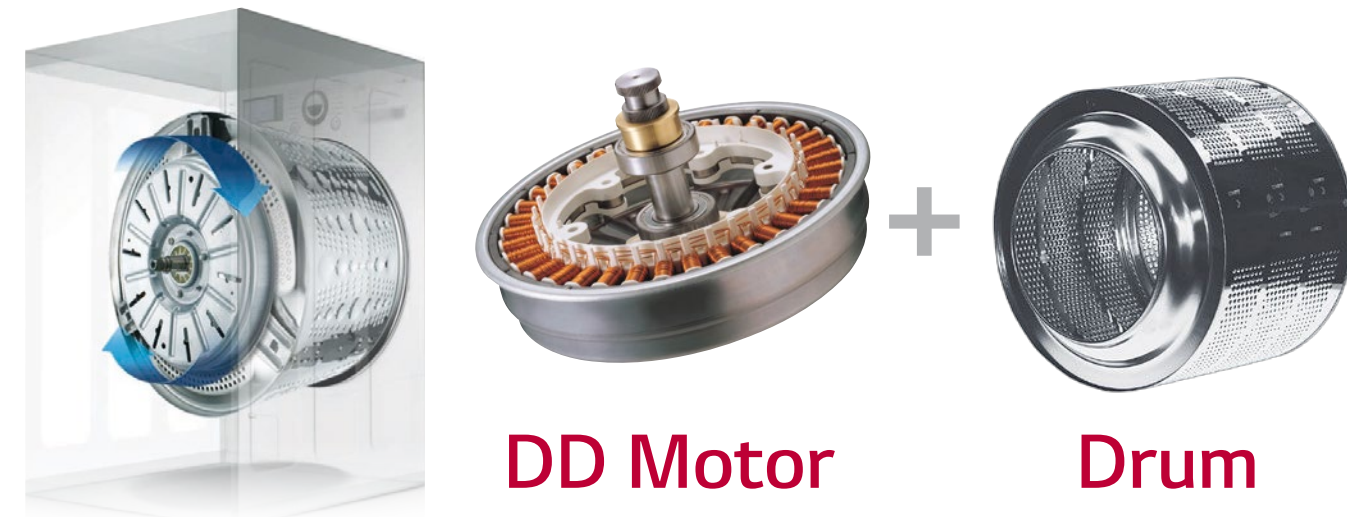

Professional dryer
Titan C Light

QUICK PROGRAMS
TOTAL POWER 3,6 kW
DRUM VOLUME 103 lt

CAPACITY
10 kg
max 13 kg

QUICK PROGRAMS
TOTAL POWER 5,4 kW
DRUM VOLUME 207 lt

CAPACITY
10 kg

QUICK PROGRAMS
TOTAL POWER 3,8 kW
DRUM VOLUME 147 lt

CAPACITY
15 kg
max 18 kg

QUICK PROGRAMS
TOTAL POWER 5,4 kW
DRUM VOLUME 254 lt

CAPACITY
14 kg

- Converts cold water into an ecological disinfectant
- Ozone-enriched water disinfects, eliminates bacteria and neutralizes viruses, even in a cold water washing program

Automatic dosing kit
BW HYB-3P

- Automatic dosing kit with 3 pumps
- Quick and easy installation
- Dosage time adjustment from 1s to 20s

DURABILITY

LG professional devices give you superior durability and reliability thanks to **LG Inverter Direct Drive™** technology.