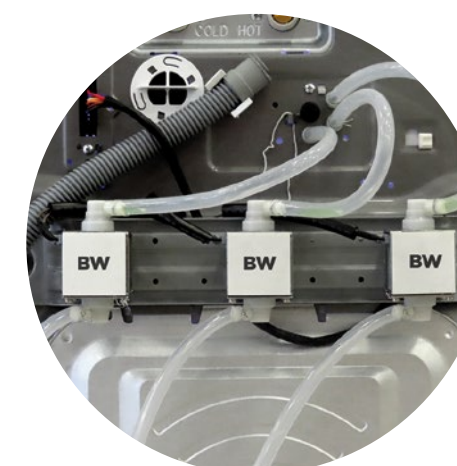

CAPACITY
15 kg
max 18 kg

QUICK PROGRAMS
TOTAL POWER 5,4 kW
DRUM VOLUME 254 lt

CAPACITY
14 kg

- Converts cold water into an ecological disinfectant
- Ozone-enriched water disinfects, eliminates bacteria and neutralizes viruses, even in a cold water washing program

Automatic dosing kit
BW HYB-3P

- Automatic dosing kit with 3 pumps
- Quick and easy installation
- Dosage time adjustment from 1s to 20s

DURABILITY

LG professional devices give you superior durability and reliability thanks to **LG Inverter Direct Drive™** technology.